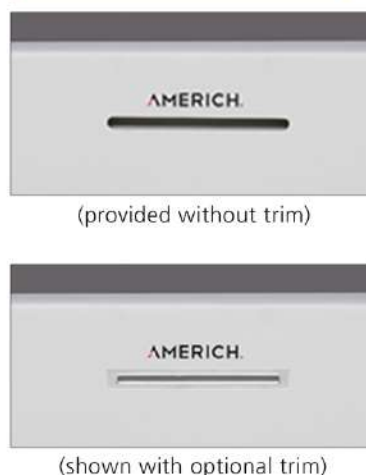

Linear Waste & Overflow

PVC Waste & Overflow - Our basic and most affordable drain kit option.

Cable Drive Waste & Overflow - We offer an option to upgrade to a cable-drive waste & overflow on most bathtubs in our collections. This specific drain has less moving parts inside the tubing, which reduces the possibility of clogging.

Linear Overflow - Is a slotted drain that provides more of a contemporary look and feel.

Drains (see tub specification sheets to determine availability)

PVC Waste & Overflow Standard finishes (PB,PC,PN,SN,WH)	Part #: WO-__	List Price: $135
Cable Drive Waste & Overflow Upgrade Standard finishes (PB,PC,BI,BO,BL,WH) Premium finishes (AB,ORB,PN,SC,SN,PG)	Part #: WOU-__	List Price: $175 List Price: $270
Linear Overflow with Toe Touch Drain (PC,PB,ORB,PN,SN, WH)	Part#: LINEAR-__	List Price: $295
Optional Trim Plate for Linear Overflow (PB,PC,PN,SN,ORB)	Part#: PLATE-__	List Price: $125