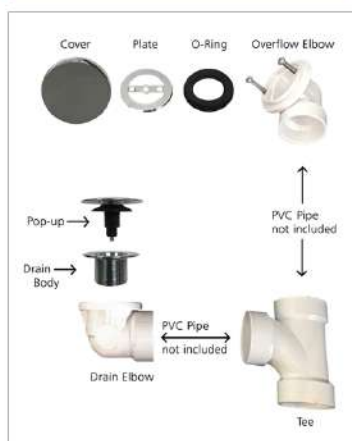

Designed by Us,
Personalized by You.

Waste & Overflow

PVC Waste & Overflow